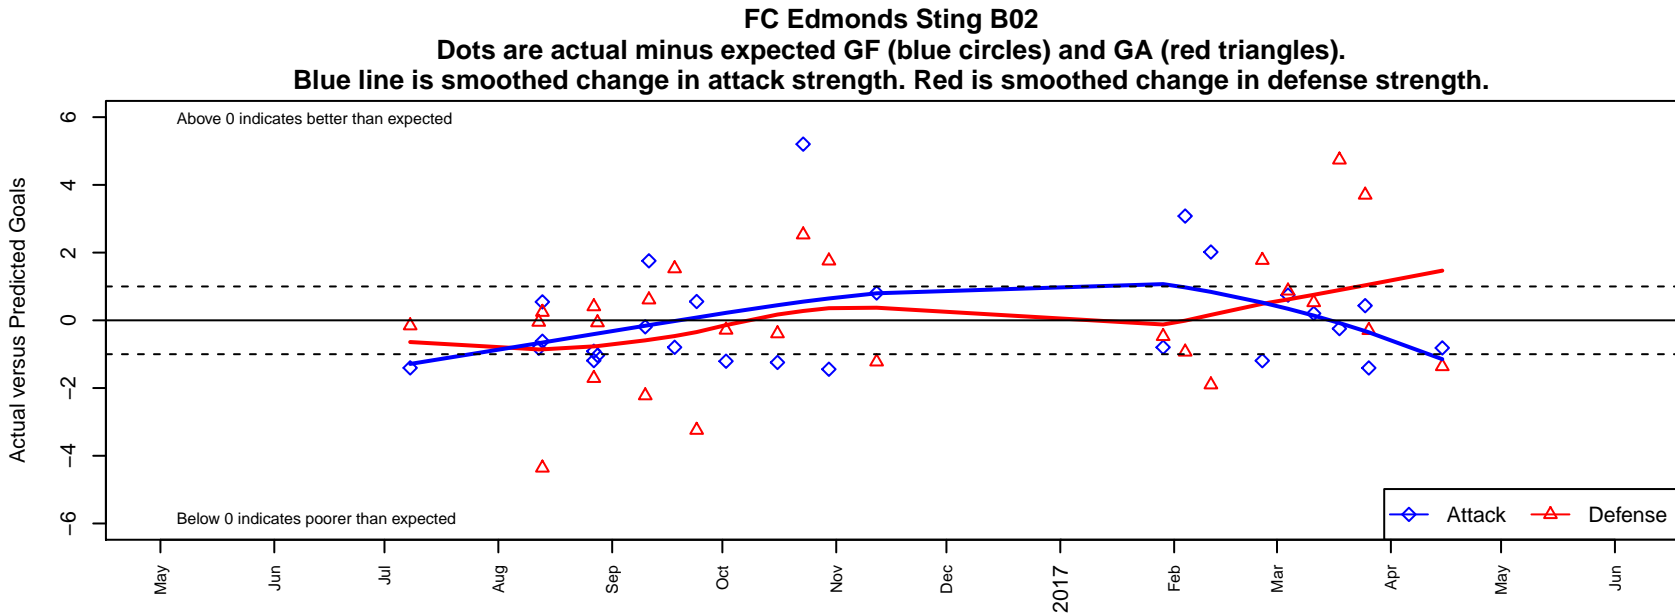

**attack and defense variance (black dot)
relative to other teams
and top 10 in region**

**attack and defense rating
relative to others at age
and all opponents in last 13 months**

FC Edmonds Sting B02

FC Edmonds
Edmonds, WA
B02 total strength=1084
attack=4.34 defense=1.65
fall league = PSPL Classic 2 U15
spr league = Spr PSPL Classic U15

alt names used:
24 FC Edmonds Sting
FC Edmonds Sting
FC EDMONDS STING (WA)
FC Edmonds Sting
FC EDMONDS STING

Venues played:
2016 Gunners Invitational 2002 Gold
2016 Pacific Coast Challenge COPA U15
2016 Sky River BU16
2016 PSPL Classic 2 U15
2016 WA Cup HS Bronze U15
2016 Spr PSPL Classic U15